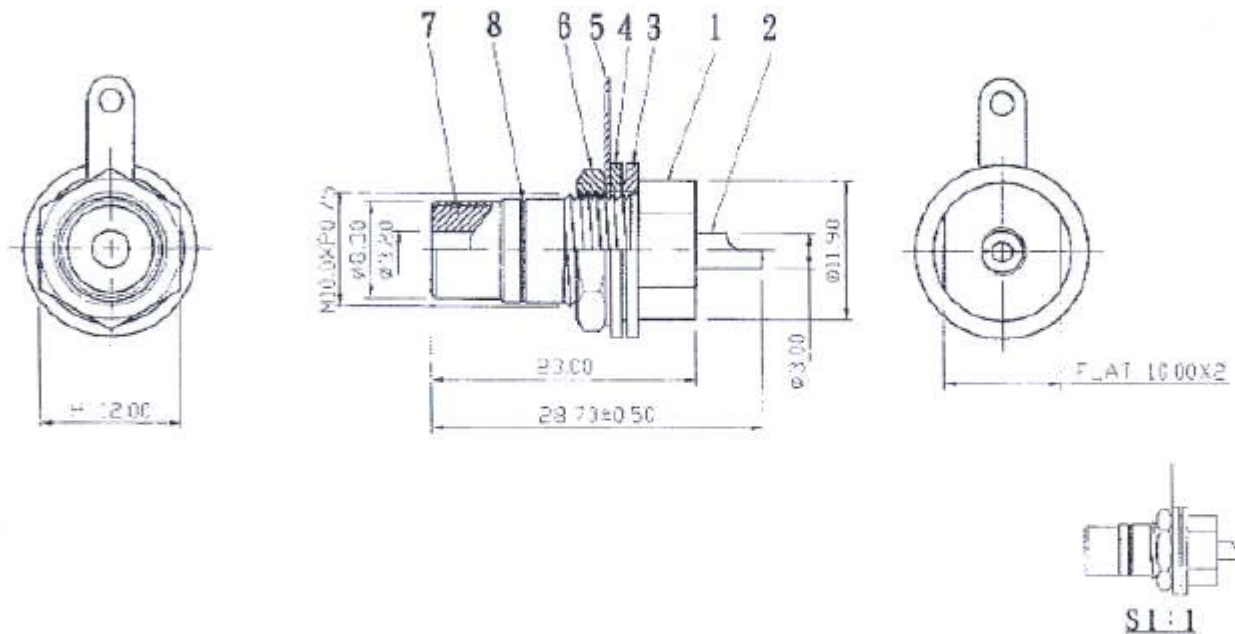

DIMENSIONS ARE IN MILLIMETERS

0.5-5 = +0.02

5-30 = +0.04

30-120 = +0.06

120-315 = +0.1

315-1000 = +0.16

1000-2000 = +0.24

8	COLOR RING	PAINTING	RED/BLACK/BLUE WHITE/YELLOW/GREEN
7	INSULATOR	TEFLON	WHITE
6	NUT	BRASS	GOLD
5	SOLDER TAD	BRONZE	GOLD
4	WASHER	PLASTIC	WHITE
3	WASHER	PLASTIC	WHITE
2	CONTACT PIN	BRASS	GOLD
1	BODY	BRASS	GOLD

RoHS COMPLIANT

APPROVED BY :

Description: RCA JACK

Part No.: RJ-2020

NO.	DESCRIPTION	MATERIAL	FINISH
-----	-------------	----------	--------

Date: MAR. 27 2008

File No.: